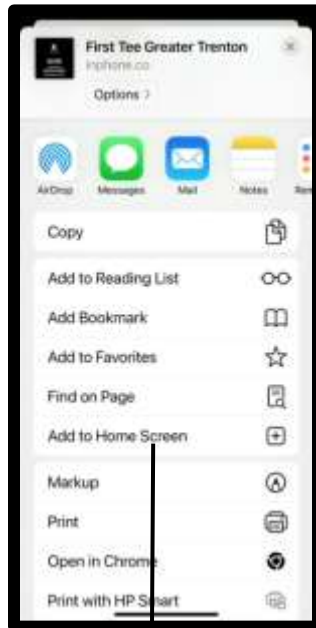

Stay Connected!

By Using Our New App on Your Smartphone

Each of the buttons on the App will provide you with direct access to our website

**How to Upload to Your Smartphone
(Please Scan the QRC Below)**

**Click on the above
arrow icon**

**Scroll down on Your
Screen and Click on
"Add to Home Screen"**

**Click on "Add" button.
To Download to Your
Home screen**

Once added, please open your Smartphone to locate your new First Tee – Greater Trenton App